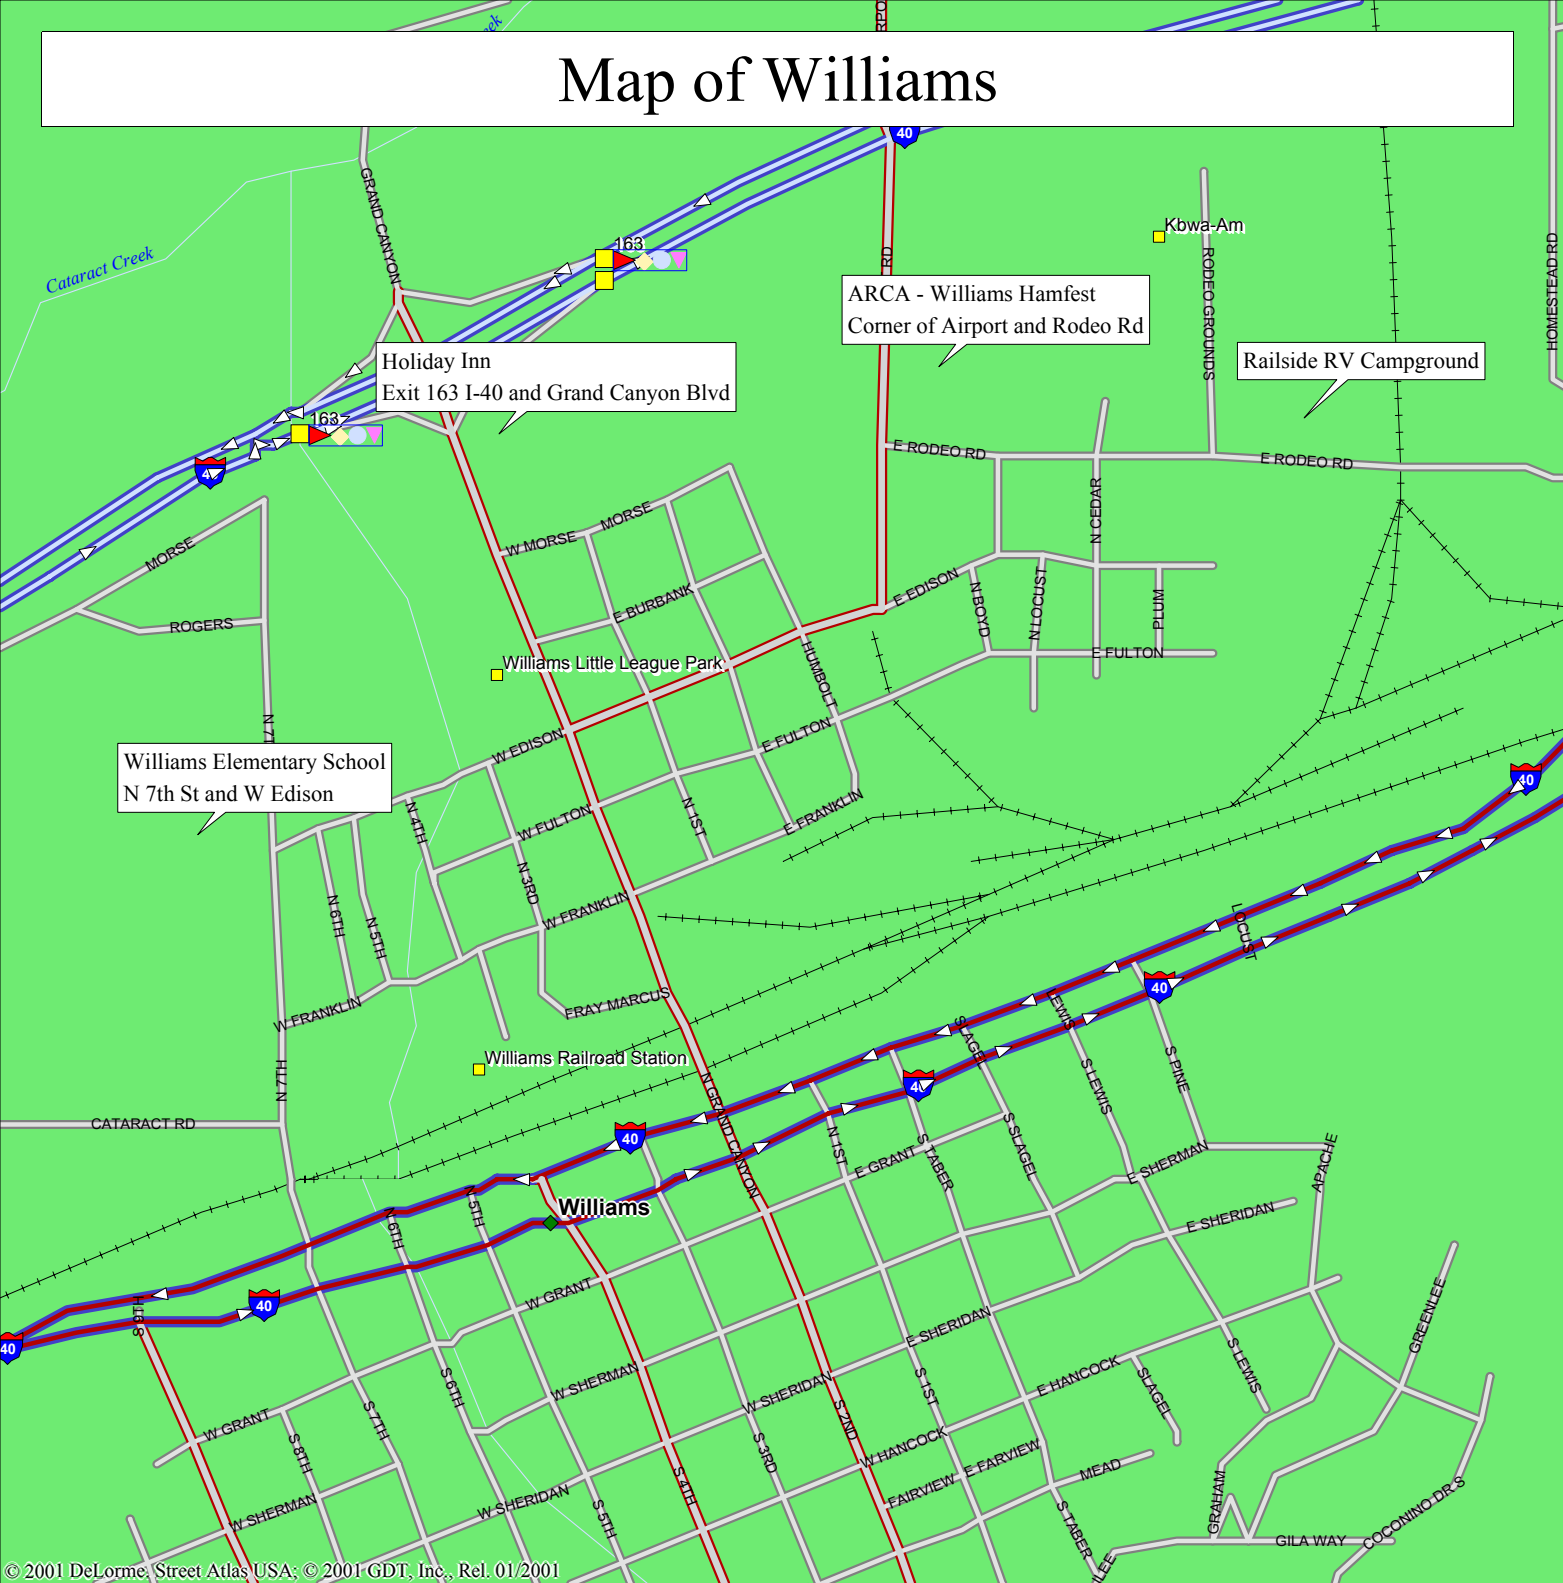

Map of Williams

Mag 16.00
Mon Jun 07 16:07 2004
Scale 1:9,374 (at center)

- Local Road
- Major Connector
- Interstate/Limited Access
- Interstate/Unlimited Access
- Exit
- Railroad
- Point of Interest
- Small Town
- Exit/Gas
- Exit/Lodging
- Exit/Food
- Exit/Other Services
- Population Center
- National Park
- Intermittent River